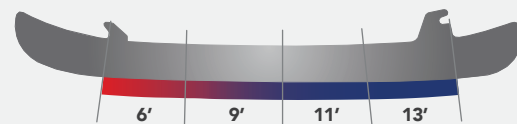

ELITE BLADE
PERFORMANCE
TECHNOLOGY

Elite Performance Profiles

ELITE BLADE
PERFORMANCE
TECHNOLOGY

Heel Glides

Feel: Forward Pitch

POLARIS

Exceptional **POWER** and **STABILITY** with notable **AGILITY**

★ PRO ★
FAVOURITE

POLARIS
Large, Standard, Junior

QUADS

QUAD 4.1
Large, Standard
(6' - 9' - 11' - 13')
Junior (5' - 8' - 10' - 12')

QUAD 4.2
Large, Standard
(7' - 10' - 13' - 16')

TRIPLE

TRIPLE 3.1
Large, Standard
(6' - 12' - 16')